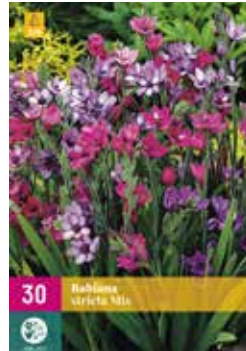

132.760 size 5/+
Babiana stricta Mix