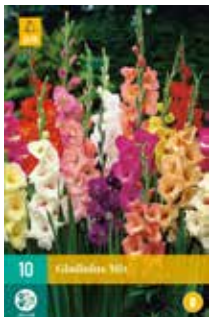

105.850 size 12/14
Large Flowering
Mix

RUFFLED