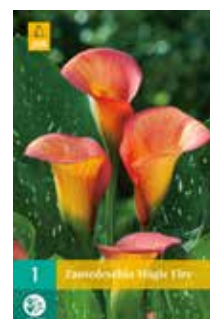

115.564 size 14/16
Durban

115.665 size 14/16
Magic Fire

115.750 size 14/16
Picasso

115.810 size 14/16
Pink Puppy

115.852 size 14/16
Royal Valentine

115.930 size 14/16
Summer Sun

**VARIOUS
BULBS A-Z**

111.030 size 16/+
Amarine Belladiva