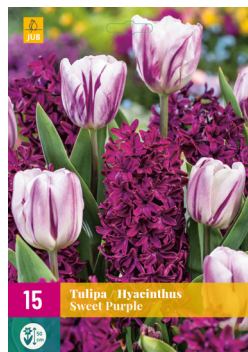

20 Tulipa Triumph Wit / White
size 11/12

PACHETE XXL

LALELE

cont'd

322.760 size 11/12
Triumph Mix

322.765 size 11/12 - 14/15
Sweet Purple

322.770 size 11/12 - 12/14
Folk Story

LALELE 'COLOUR CHANGE'