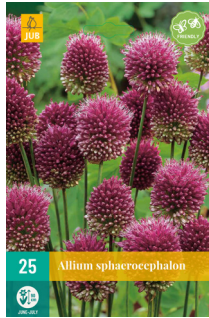

308.321 size 10/12
Nectaroscordum
siculum

308.330 size 10/+
Silver Spring

Allium / Bulbi diversi

ALLIUM

cont'd

308.360 size 5/6
sphaerocephalon

308.380 size 12/+
Summer Drummer

308.405 size 6/+
Yellow Fantasy