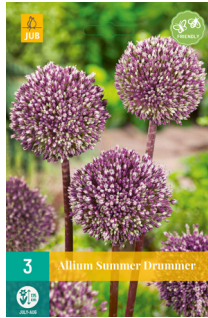

308.321 size 10/12
Nectaroscordum
siculum

308.330 size 10/+
Silver Spring

Allium / Bulbi diversi

ALLIUM

cont'd

308.360 size 5/6
sphaerocephalon

308.380 size 12/+
Summer Drummer

308.405 size 6/+
Yellow Fantasy