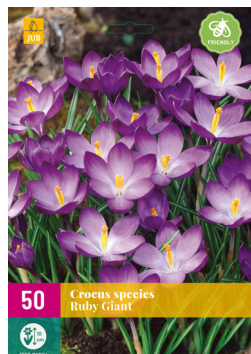

cont'd

323.049 size 10/12
Mount Hood

323.110 size 12/14
recurvus

323.185 size 10/12
Sailboat

323.210 size 10/11
Tête-à-Tête

CROCUSI

323.300 size 7/8
Blue

323.320 size 7/8
Blue - White

323.340 size 7/8
White

323.360 size 7/8
Large flowering Mix

323.400 size 5/+
Ruby Giant

323.420 size 5/+
species Mix

ALLIUM

323.460 size 6/+
Allium Bee Love

323.480 size 4/5
Allium caeruleum

323.490 size 10/12
Allium christophii